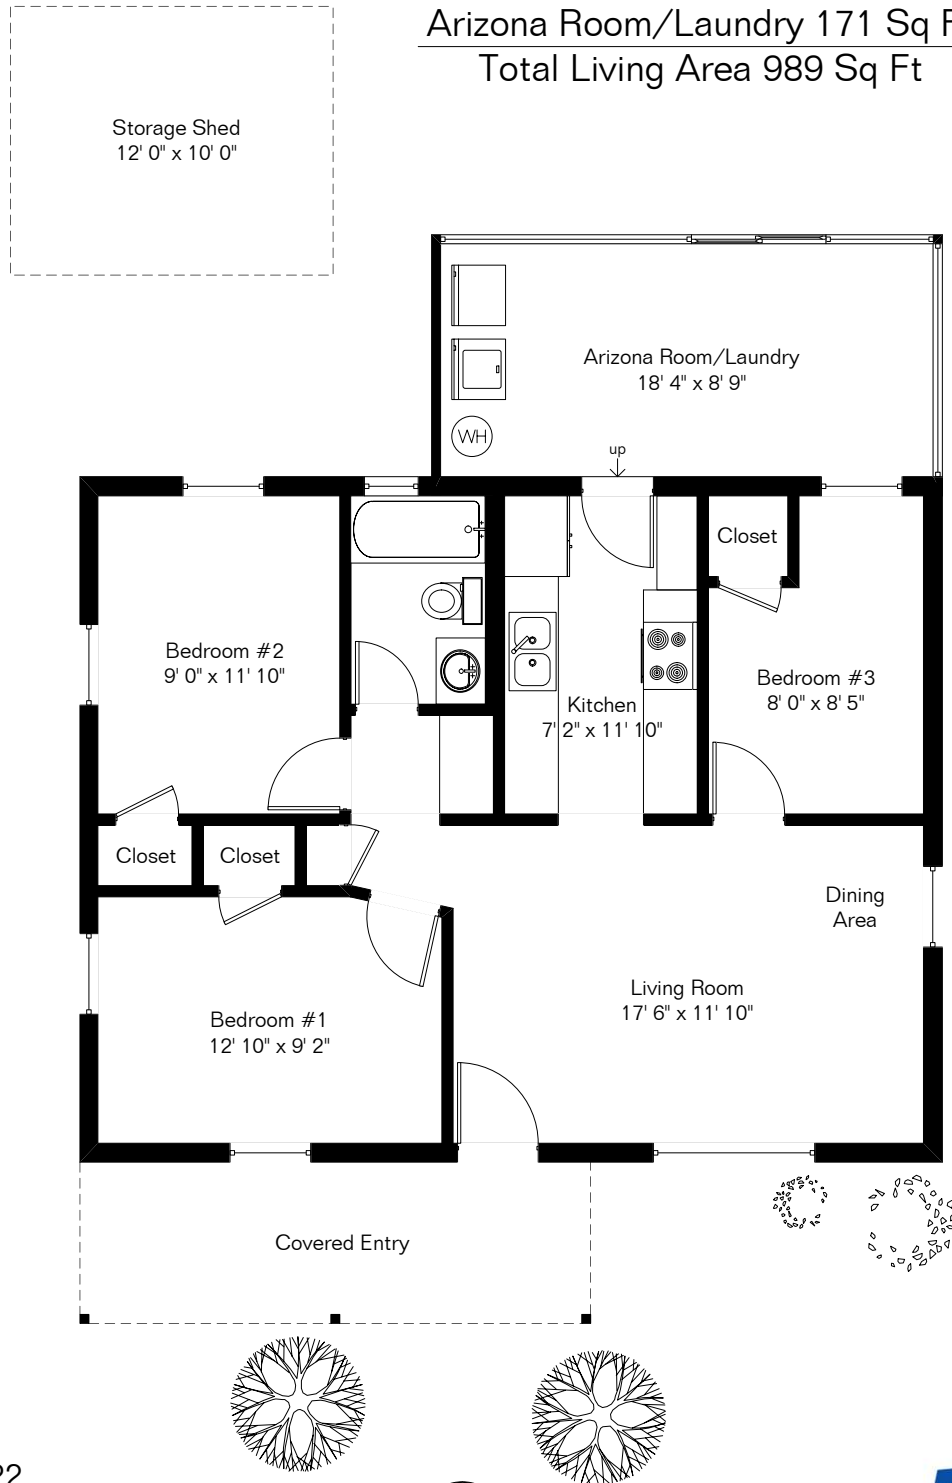

The square footages and room size information are deemed to be reliable but are not guaranteed and should be independently verified. This drawing is for marketing purposes only.

1439 E Elm St Unit 1

Main House 818 Sq Ft
Arizona Room/Laundry 171 Sq Ft

Total Living Area 989 Sq Ft

Site Visit June 2022

Copyright 2022 Floor Plans First! LLC
All Rights Reserved.

Floor Plans First! LLC
See the Floor Plan First!

FloorPlansFirst.com™
(520) 881-1500